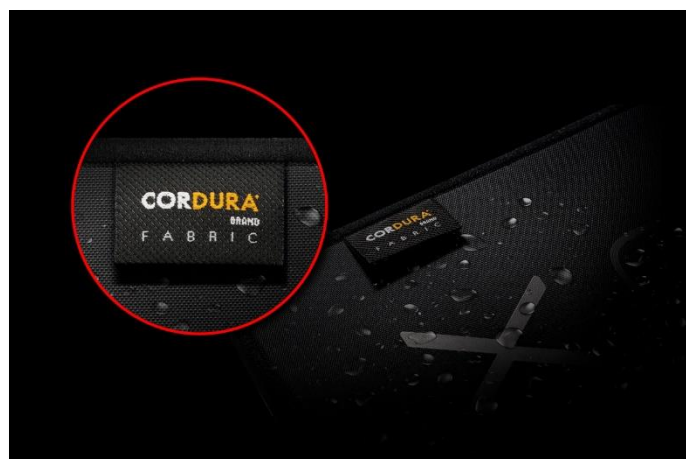

XPG Battleground XL Gaming Mouse Pad

GROUNDS FOR WAR

XPG BATTLEGROUND XL GAMING MOUSE PAD

Made with smooth, scratch-resistant, and splash-proof CORDURA® fabric, and sporting an extra-spacious footprint, the XPG Battleground XL mouse pad is your foundation for great gaming.

CORDURA® Fabric

With splash-proof, scratch-resistant CORDURA® fabric, the Battleground XL's surface gives you the stability and accuracy you'll need to come out on top.

Extra-Large Gaming Surface

The extra-large gaming surface gives you the freedom to make wide movements, giving you the ultimate versatility. The soft surface provides for a comfortable resting platform for your wrists and arms.

Anti-Slip Rubber Base

The anti-slip rubber base keeps the entire mousepad firmly in place and prevents it from bunching up to ensure smooth movements every time.

Features

- Extra-large gaming surface
- Splash-proof, scratch-resistant CORDURA® fabric
- Anti-slip rubber base

Ordering Information

Model Number	EAN Code
75260016	4710273772257

Ambient photos

Specifications

- Material: CORDURA® fabric
- Width x Length: 900 x 420 mm
- Depth: 3mm
- Color: Black
- Warranty: 2 years