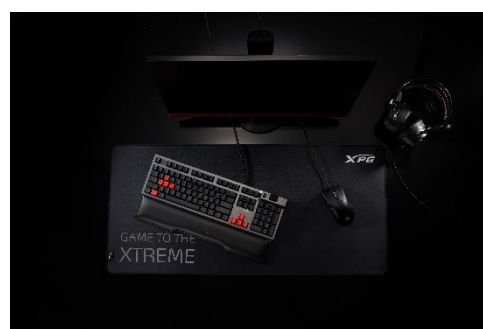

XPG Battleground XL Gaming Mouse Pad

GROUNDS FOR WAR

XPG BATTLEGROUND XL GAMING MOUSE PAD

Made with smooth, scratch-resistant, and splash-proof CORDURA® fabric, and sporting an extra-spacious footprint, the XPG Battleground XL mouse pad is your foundation for great gaming.

CORDURA® Fabric

With splash-proof, scratch-resistant CORDURA® fabric, the Battleground XL's surface gives you the stability and accuracy you'll need to come out on top.

Extra-Large Gaming Surface

The extra-large gaming surface gives you the freedom to make wide movements, giving you the ultimate versatility. The soft surface provides for a comfortable resting platform for your wrists and arms.

Anti-Slip Rubber Base

The anti-slip rubber base keeps the entire mousepad firmly in place and prevents it from bunching up to ensure smooth movements every time.

Features

- Extra-large gaming surface
- Splash-proof, scratch-resistant CORDURA® fabric
- Anti-slip rubber base

Ordering Information

Model Number	EAN Code
75260016	4710273772257

Ambient photos

Specifications

- Material: CORDURA® fabric
- Width x Length: 900 x 420 mm
- Depth: 3mm
- Color: Black
- Warranty: 2 years