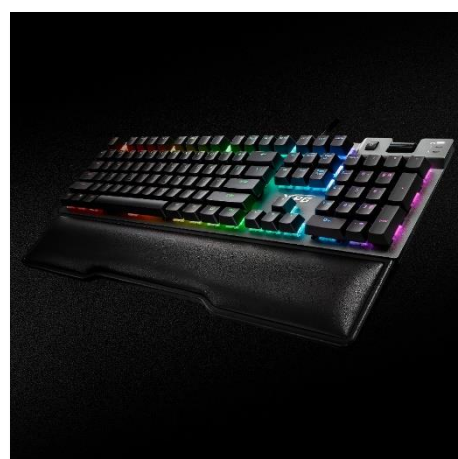

XPG SUMMONER Gaming Keyboard

SUMMON YOUR STRENGTH

XPG SUMMONER RGB GAMING KEYBOARD

Winning is about having the right weapons and a gaming keyboard is an essential part of any arsenal. The XPG SUMMONER gaming keyboard with CHERRY MX switches and Per-Key RGB backlighting is just what you need.

CHERRY MX RGB Key Switches

Equipped with mechanical CHERRY MX RGB key switches, the XPG SUMMONER gives you excellent stability, tactile feedback, and the utmost precision.

RGB Backlight Modes

XPG SUMMONER inspires your gaming hue effects with 7 preset RGB backlight modes.

Detachable Magnetic Wrist Rest

XPG SUMMONER's cushioned wrist rest provides enhanced comfort for long gaming sessions, and its magnetic design can be detached with ease.

USB Passthrough

Connect conveniently and power up your other peripherals or mobile devices.

Features

- CHERRY MX RGB Key Switches
- 7 Pre-Defined RGB Modes
- Magnetic Ergonomic Wrist Rest
- Media Control Key
- Macro Keys
- 100% Anti-Ghosting Keys
- Sandblasted Aluminum Frame Design
- USB Passthrough
- 9 Replaceable Red Keycaps