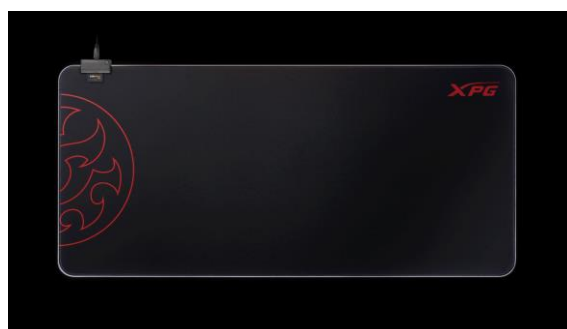

## XPG BATTLEGROUND XL PRIME GAMING MOUSE PAD

Made with smooth, scratch-resistant, and splash-proof CORDURA® fabric, and sporting an extra-spacious footprint, the XPG Battleground XL PRIME mouse pad is your foundation for great gaming.

### CORDURA® Fabric

With splash-proof, scratch-resistant CORDURA® fabric, the Battleground XL PRIME's surface gives you the stability and accuracy you'll need to come out on top.

### Extra-Large Gaming Surface

The extra-large gaming surface gives you the freedom to make wide movements, giving you the ultimate versatility. The soft surface provides for a comfortable resting platform for your wrists and arms.

## Features

- Extra-large gaming surface
- Splash-proof, scratch-resistant CORDURA® fabric
- Two-zone RGB lighting
- Anti-slip rubber base
- Detachable braided cable